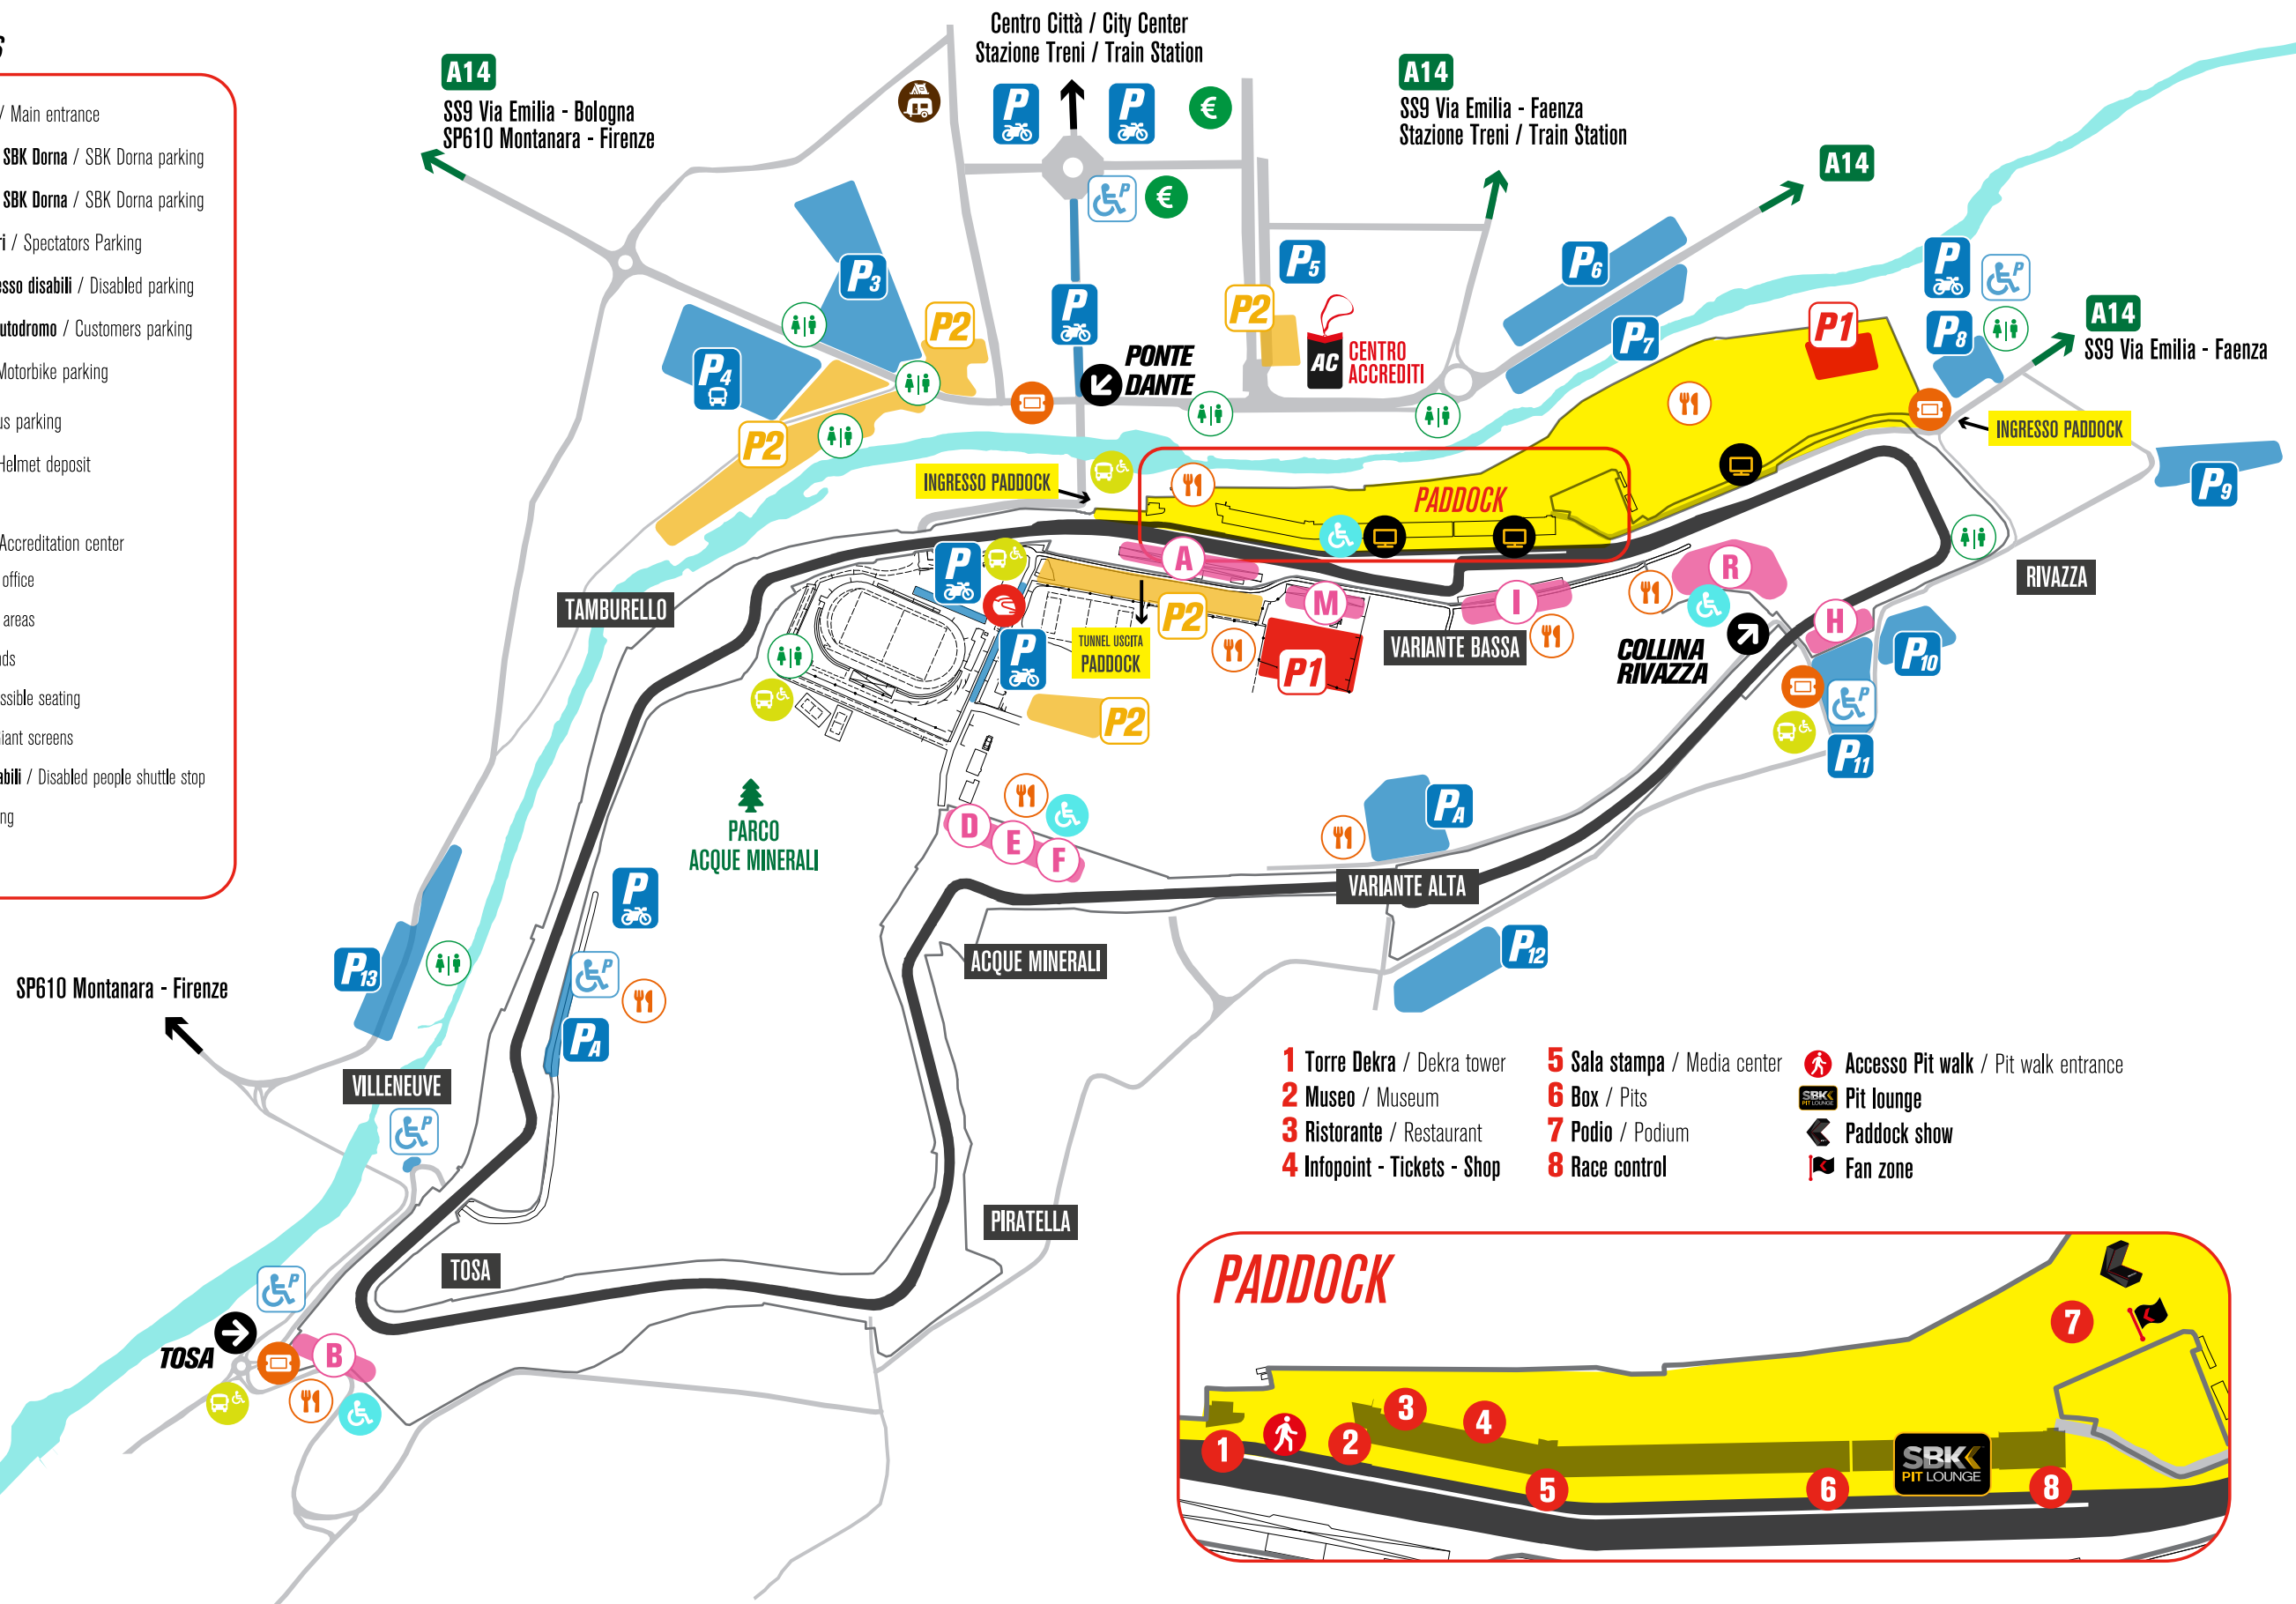

LEGENDA / Keys

- Ingressi principali / Main entrance
- Parcheggi riservati SBK Dorna / SBK Dorna parking
- Parcheggi riservati SBK Dorna / SBK Dorna parking
- Parcheggi spettatori / Spectators Parking
- Parcheggi con accesso disabili / Disabled parking
- Parcheggi Clienti Autodromo / Customers parking
- Parcheggi moto / Motorbike parking
- Parcheggi bus / Bus parking
- Deposito caschi / Helmet deposit
- Servizi / WC
- Centro accreditati / Accreditation center
- Biglietteria / Ticket office
- Punti ristoro / Food areas
- Tribune / Grandstands
- Area disabili / Accessible seating
- Maxischermi / TV Giant screens
- Fermate navetta disabili / Disabled people shuttle stop
- Campeggio / Camping
- Bancomat / ATM

- 1 Torre Dekra / Dekra tower
- 2 Museo / Museum
- 3 Ristorante / Restaurant
- 4 Infopoint - Tickets - Shop
- 5 Sala stampa / Media center
- 6 Box / Pits
- 7 Podio / Podium
- 8 Race control
- Accesso Pit walk / Pit walk entrance
- Pit lounge
- Paddock show
- Fan zone