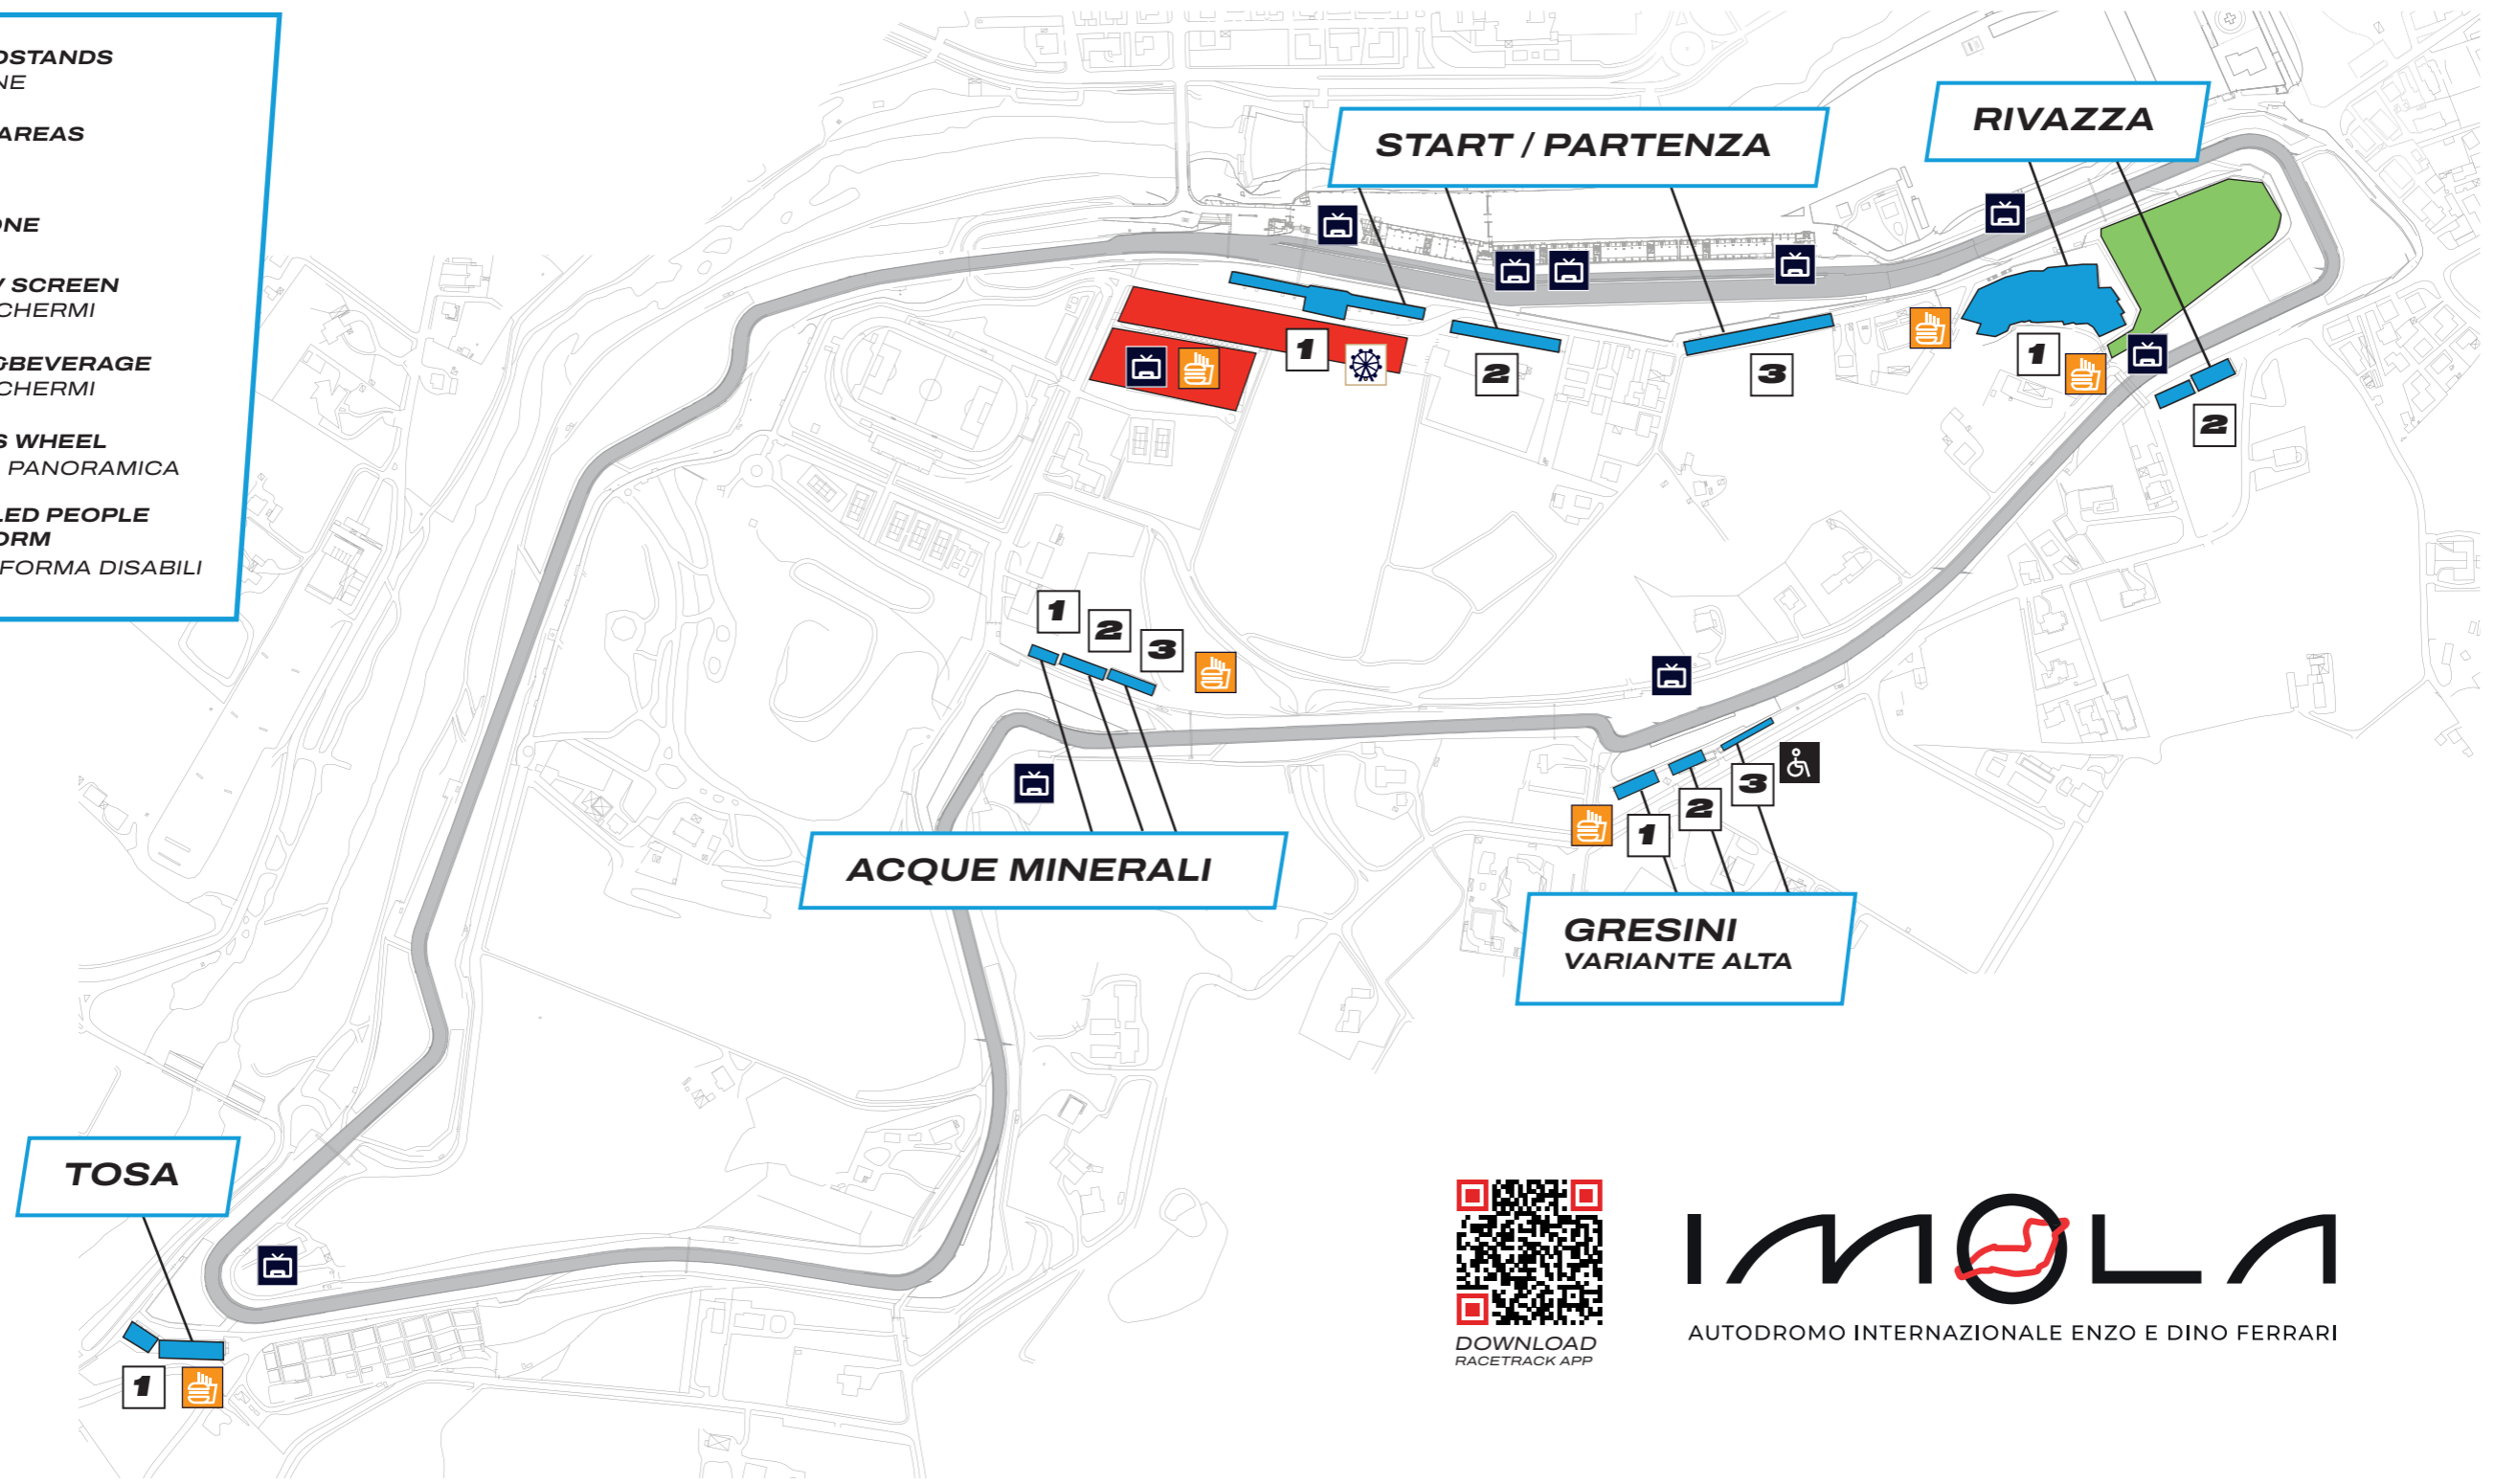

SPECTATORS AREA

GRANDSTAND MAP

FIA WORLD ENDURANCE CHAMPIONSHIP

6 HOURS OF IMOLA

APRIL 21ST 2024

- GRANDSTANDS TRIBUNE
- LAWN AREAS PRATO
- FANZONE
- LED TV SCREEN MAXISCHERMI
- FOOD&BEVERAGE MAXISCHERMI
- FERRIS WHEEL RUOTA PANORAMICA
- DISABLED PEOPLE PLATFORM PIATTAFORMA DISABILI

DOWNLOAD RACETRACK APP

AUTODROMO INTERNAZIONALE ENZO E DINO FERRARI